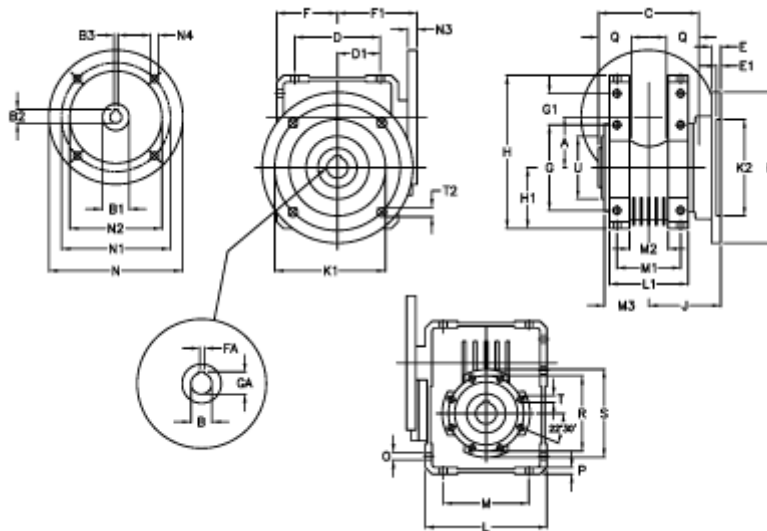

Article number: 392206301953616

Description: Worm Gear with Torque Limiter
W63 L1-UFC-19-P90B14

Measures

A = 62.17	E = 11	H = 182.5	M = 102	N4 = 8,5	U = 75
B = 25	E1 = 5	H1 = 72.5	M1 = 76	O = 9.0	
B1 E7 = 24	F = 73	J = 86.0	M2 = 46	P = 8	
B2 = 27.3	F1 = 102	K = 180	M3 = 53.0	Q = 35	
B3 H9 = 8	FA = 8	K1 = 150	N = 140	R = 90	
C = 120	G = 102	K2 = 115	N1 = 115	S = 105	
D = 102.0	G1 = 37.5	L = 145	N2 = 95	T = M8x14	
D1 = 51.0	GA = 28.3	L1 = 94	N3 = 11.0	T2 = 11.0	